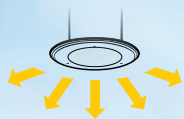

Brighten Up Series™

Highest performance guaranteed*

Perfecting sunlight through invention

We didn't invent the sun. We just improved it. Solatube® Daylighting Systems are engineered to efficiently capture the sun's rays and deliver them into your home. From sunup to sundown you'll get brighter, more colourful rooms that cost nothing to light. Because installation can usually be done in about two hours with no structural changes, it's the fastest and simplest solution to a brighter, more beautiful home.

Transfer

Spectralight® Infinity™ tube made from the world's most reflective material, infused with patented Cool Tube technology.

- Transfers light further than any other skylight material for maximum daylight delivery
- Cool Tube technology ensures the highest energy efficiency by drawing away summer heat.