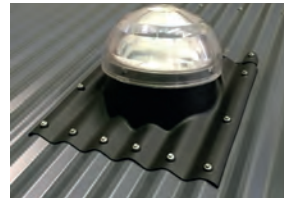

AuroraGlo™

Available in bronze or white 290 DS

Control your light

Ventilation Add-on Kit

Combines with the Solatube® 160 DS to drive out humidity in a single elegant design.

Flashings for All Roof Types

Fabricated as a single, seamless piece to ensure leak-proof performance, flashing kits are available for all roof types and pitches.