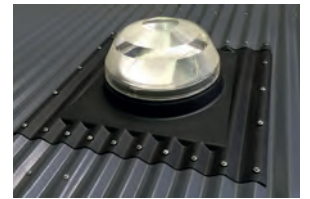

400 Corrugated