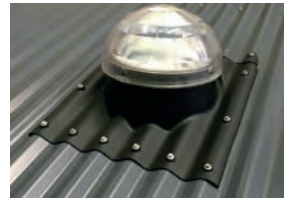

AuroraGlo™

Available in bronze or white 290 DS

Control your light

Ventilation Add-on Kit

Combines with the Solatube® 160 DS to drive out humidity in a single elegant design.

Flashings for All Roof Types

Fabricated as a single, seamless piece to ensure leak-proof performance, flashing kits are available for all roof types and pitches.